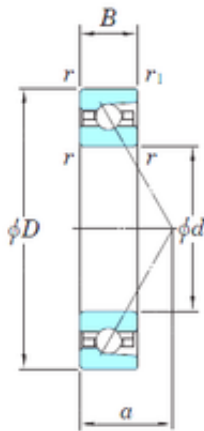

# INA BRAINGS SALES JAPAN CO.,LTD.

140 mm x 190 mm x 24 mm KOYO HAR928  
angular contact ball bearings

Bearing No. HAR928

|                               |               |
|-------------------------------|---------------|
| Size                          | 140x190x24 mm |
| Bore Diameter                 | 140 mm        |
| Outer Diameter                | 190 mm        |
| Width                         | 24 mm         |
| d                             | 140 mm        |
| D                             | 190 mm        |
| B                             | 24 mm         |
| C                             | 24 mm         |
| Angle ( ° )                   | 30 °          |
| a                             | 59,6 mm       |
| r min.                        | 1,5 mm        |
| r1 min.                       | 1 mm          |
| Weight                        | 1,76 Kg       |
| Basic dynamic load rating (C) | 31,8 kN       |
| Basic static load rating (C0) | 32,8 kN       |
| (Grease) Lubrication Speed    | 4 300 r/min   |

HAR928 Bearing 2D drawings and 3D CAD models