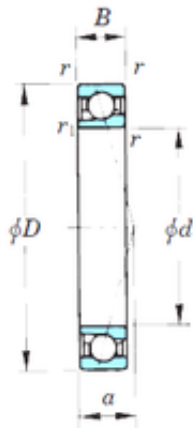

INA BRAINGS SALES JAPAN CO.,LTD.

140 mm x 190 mm x 24 mm KOYO 7928CPA
angular contact ball bearings

Bearing No. 7928CPA

Size	140x190x24 mm
Bore Diameter	140 mm
Outer Diameter	190 mm
Width	24 mm
d	140 mm
D	190 mm
B	24 mm
C	24 mm
Angle (°)	15 °
a	34,1 mm
r min.	1,5 mm
r1 min.	1 mm
Weight	1,59 Kg
Basic dynamic load rating (C)	88,3 kN
Basic static load rating (C0)	105 kN
(Grease) Lubrication Speed	5 500 r/min
(Oil) Lubrication Speed	8 500 r/min

7928CPA Bearing 2D drawings and 3D CAD models