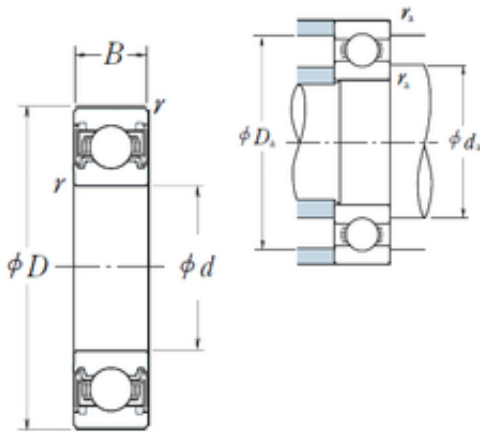

# INA BRAINGS SALES JAPAN CO.,LTD.

140 mm x 190 mm x 24 mm NSK 6928VV deep groove ball bearings

Bearing No. 6928VV

6928VV Bearing 2D drawings and 3D CAD models

Size	140x190x24 mm
Bore Diameter	140 mm
Outer Diameter	190 mm
Width	24 mm
d	140 mm
D	190 mm
B	24 mm
C	24 mm
r min.	1,5 mm
da min.	148 mm
da max	153,5 mm
Da max.	182 mm
ra max.	1,5 mm
Weight	1,67 Kg
Basic dynamic load rating (C)	66,5 kN
Basic static load rating (C0)	72 kN
(Grease) Lubrication Speed	3 200 r/min
Category	Single Row Ball Bearings
Inventory	0.0
Manufacturer Name	NSK
Minimum Buy Quantity	N/A
Weight / Kilogram	1.7
EAN	0029176068256
Product Group	B00308
Enclosure	2 Seals

## INA BRAINGS SALES JAPAN CO.,LTD.

Precision Class	ABEC 1   ISO P0
Maximum Capacity / Filling Slot	No
Rolling Element	Ball Bearing
Snap Ring	No
Internal Special Features	No
Cage Material	Steel
Enclosure Type	Non-Contact Seal
Internal Clearance	C0-Medium
Inch - Metric	Metric
Long Description	140MM Bore; 190MM Outside Diameter; 24MM Outer Race Diameter; 2 Seals; Ball Bearing; ABEC 1   ISO P0; No Filling Slot; No Snap Ring; No Internal Special Features
Category	Single Row Ball Bearing
UNSPSC	31171504
Harmonized Tariff Code	8482.10.50.68
Noun	Bearing
Keyword String	Ball
Manufacturer URL	<a href="http://www.nskamericas.com">http://www.nskamericas.com</a>
Manufacturer Item Number	6928VV
Weight / LBS	1.76
Outer Race Width	0.945 Inch   24 Millimeter
Bore	5.512 Inch   140 Millimeter
Outside Diameter	7.48 Inch   190 Millimeter
bore diameter:	140 mm
closure type:	Double Sealed
outside diameter:	190 mm
internal clearance:	Normal Clearance
overall width:	24 mm
manufacturer upc number:	029176068256