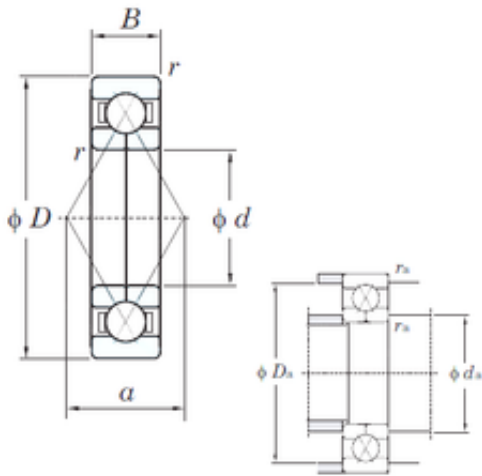

# INA BRAINGS SALES JAPAN CO.,LTD.

90 mm x 190 mm x 43 mm KOYO 6318BI  
angular contact ball bearings

Bearing No. 6318BI

Size	90x190x43 mm
Bore Diameter	90 mm
Outer Diameter	190 mm
Width	43 mm
d	90 mm
D	190 mm
B	43 mm
C	43 mm
a	98.0 mm
r min.	3 mm
da min.	104 mm
Da max.	176 mm
ra max.	2.5 mm
Weight	6.36 Kg
Basic dynamic load rating (C)	252 kN
Basic static load rating (C0)	260 kN
(Grease) Lubrication Speed	2800 r/min

6318BI Bearing 2D drawings and 3D CAD models