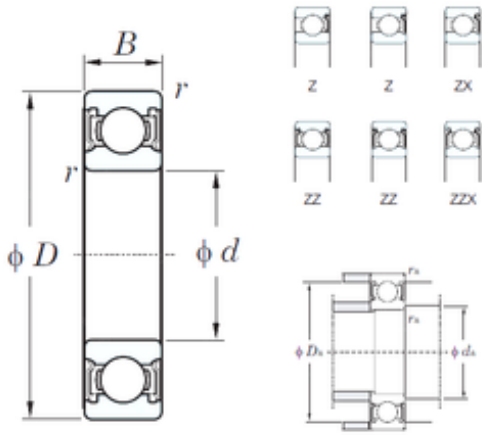

INA BRAINGS SALES JAPAN CO.,LTD.

90 mm x 190 mm x 43 mm KOYO 6318ZZX
deep groove ball bearings

Bearing No. 6318ZZX

6318ZZX Bearing 2D drawings and 3D CAD models

Size	90x190x43 mm
Bore Diameter	90 mm
Outer Diameter	190 mm
Width	43 mm
d	90 mm
D	190 mm
B	43 mm
C	43 mm
r min.	3 mm
da min.	103 mm
da max	117 mm
Da max.	177 mm
ra max.	2,5 mm
Weight	4,91 Kg
Basic dynamic load rating (C)	143 kN
Basic static load rating (C0)	107 kN
(Grease) Lubrication Speed	3500 r/min
Category	Bearings
Inventory	0.0
Manufacturer Name	KOYO
Minimum Buy Quantity	N/A
EAN	0605790370557
Weight / US pound	11
Product Group	B00308