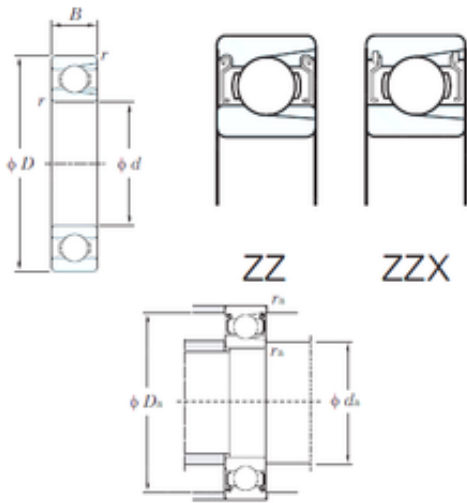

INA BRAINGS SALES JAPAN CO.,LTD.

90 mm x 190 mm x 43 mm KOYO M6318ZZX deep groove ball bearings

Bearing No. M6318ZZX

Size	90x190x43 mm
Bore Diameter	90 mm
Outer Diameter	190 mm
Width	43 mm
d	90 mm
D	190 mm
B	43 mm
C	43 mm
r min.	3 mm
da min.	103 mm
da max	114 mm
Da max.	177 mm
ra max.	2.5 mm
Weight	5.08 Kg
Basic dynamic load rating (C)	158 kN
Basic static load rating (C0)	161 kN
(Grease) Lubrication Speed	3500 r/min

M6318ZZX Bearing 2D drawings and 3D CAD models