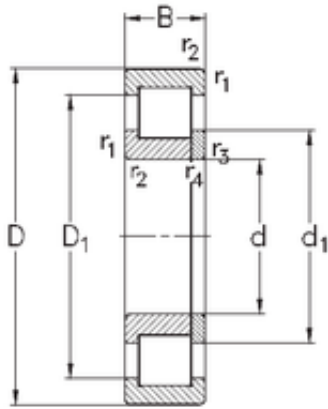

## 90 mm x 190 mm x 43 mm NKE NUP318-E-M6 cylindrical roller bearings

Bearing No. NUP318-E-M6

Size	90x190x43 mm
Bore Diameter	90 mm
Outer Diameter	190 mm
Width	43 mm
d	90 mm
F	113,5 mm
D	190 mm
B	43 mm
C	43 mm
r1 min.	3 mm
r2 min.	3 mm
r3 min.	3 mm
r4 min.	3 mm
Weight	5,4 Kg
Basic dynamic load rating (C)	353 kN
Basic static load rating (C0)	356 kN

NUP318-E-M6 Bearing 2D drawings and 3D CAD models