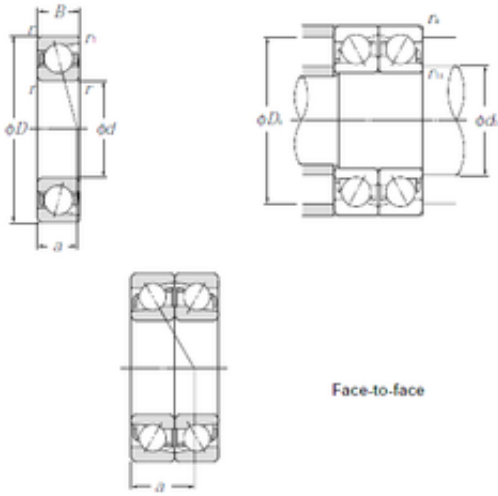

INA BRAINGS SALES JAPAN CO.,LTD.

90 mm x 190 mm x 43 mm CYSD 7318BDF
angular contact ball bearings

Bearing No. 7318BDF

Size	90x190x43 mm
Bore Diameter	90 mm
Outer Diameter	190 mm
Width	43 mm
d	90 mm
D	190 mm
B	43 mm
C	43 mm
Angle (°)	40 °
r min.	3 mm
2B	86 mm
Weight	10,32 Kg
Basic dynamic load rating (C)	254 kN
Basic static load rating (C0)	270 kN
(Grease) Lubrication Speed	2700 r/min

7318BDF Bearing 2D drawings and 3D CAD models