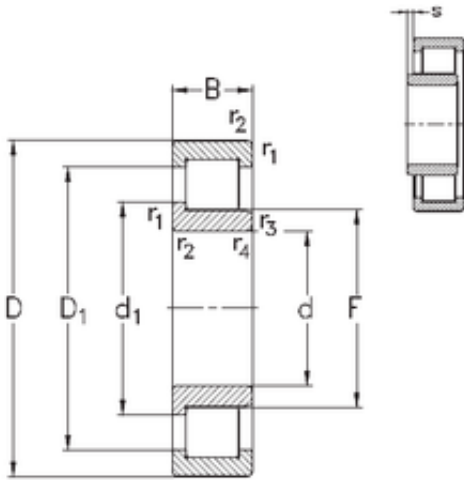

INA BRAINGS SALES JAPAN CO.,LTD.

65 mm x 140 mm x 33 mm NKE NJ313-E-MPA cylindrical roller bearings

Bearing No. NJ313-E-MPA

Size	65x140x33 mm
Bore Diameter	65 mm
Outer Diameter	140 mm
Width	33 mm
d	65 mm
F	82,5 mm
D	140 mm
B	33 mm
C	33 mm
r1 min.	2,1 mm
r2 min.	2,1 mm
r3 min.	2,1 mm
r4 min.	2,1 mm
S	1,5 mm
Weight	2,3 Kg
Basic dynamic load rating (C)	203 kN
Basic static load rating (C0)	193 kN

NJ313-E-MPA Bearing 2D drawings and 3D CAD models