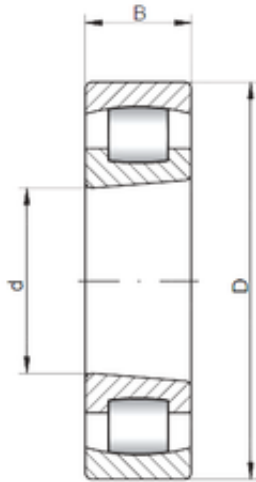

# INA BRAINGS SALES JAPAN CO.,LTD.

65 mm x 140 mm x 33 mm Loyal 20313 KC  
spherical roller bearings

Bearing No. 20313 KC

Size	65x140x33 mm
Bore Diameter	65 mm
Outer Diameter	140 mm
Width	33 mm
d	65 mm
D	140 mm
B	33 mm
C	33 mm
Weight	2,53 Kg
Basic dynamic load rating (C)	170 kN
Basic static load rating (C0)	196 kN
(Grease) Lubrication Speed	2000 r/min

20313 KC Bearing 2D drawings and 3D CAD models