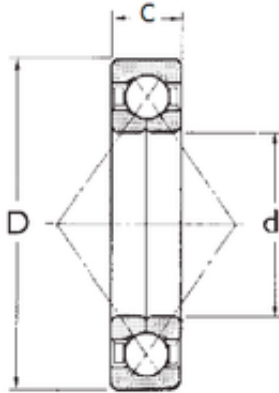

# INA BRAINGS SALES JAPAN CO.,LTD.

50 mm x 90 mm x 20 mm FBJ QJ210 angular contact ball bearings

Bearing No. QJ210

Size	50x90x20 mm
Bore Diameter	50 mm
Outer Diameter	90 mm
Width	20 mm
d	50 mm
D	90 mm
B	20 mm
C	20 mm
Weight	0,603 Kg
Basic dynamic load rating (C)	41 kN
Basic static load rating (C0)	80 kN
(Grease) Lubrication Speed	5600 r/min

QJ210 Bearing 2D drawings and 3D CAD models