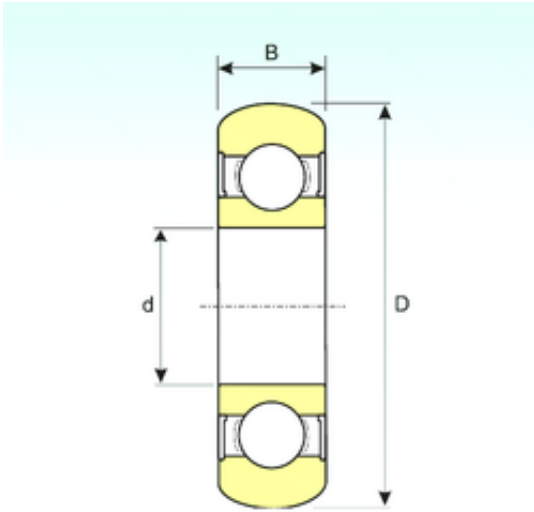

# INA BRAINGS SALES JAPAN CO.,LTD.

50 mm x 90 mm x 20 mm ISB 6210-2RS BOMB  
deep groove ball bearings

Bearing No. 6210-2RS BOMB

Size	50x90x20 mm
Bore Diameter	50 mm
Outer Diameter	90 mm
Width	20 mm
d	50 mm
D	90 mm
B	20 mm
C	20 mm
Weight	0,570 Kg
Basic dynamic load rating (C)	26980 kN

6210-2RS BOMB Bearing 2D drawings and 3D CAD models