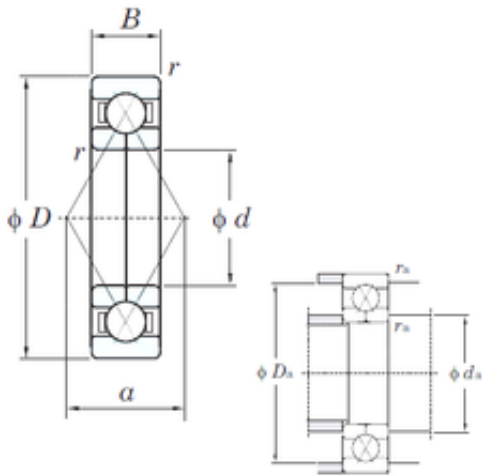

INA BRAINGS SALES JAPAN CO.,LTD.

50 mm x 90 mm x 20 mm KOYO 6210BI
angular contact ball bearings

Bearing No. 6210BI

Size	50x90x20 mm
Bore Diameter	50 mm
Outer Diameter	90 mm
Width	20 mm
d	50 mm
D	90 mm
B	20 mm
C	20 mm
a	49.0 mm
r min.	1.1 mm
da min.	57 mm
Da max.	83 mm
ra max.	1 mm
Weight	0.575 Kg
Basic dynamic load rating (C)	65.4 kN
Basic static load rating (C0)	58.0 kN
(Grease) Lubrication Speed	5700 r/min

6210BI Bearing 2D drawings and 3D CAD models