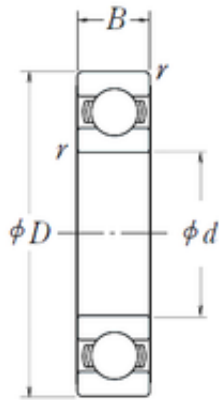

INA BRAINGS SALES JAPAN CO.,LTD.

50 mm x 90 mm x 20 mm NSK 6210L11DDU
deep groove ball bearings

Bearing No. 6210L11DDU

Size	50x90x20 mm
Bore Diameter	50 mm
Outer Diameter	90 mm
Width	20 mm
d	50 mm
D	90 mm
B	20 mm
C	20 mm
r min.	1,1 mm
Basic dynamic load rating (C)	35 kN

6210L11DDU Bearing 2D drawings and 3D CAD models