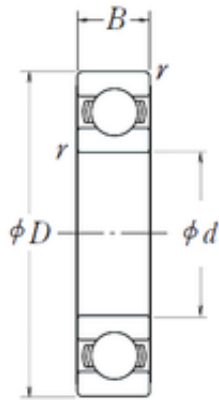

INA BRAINGS SALES JAPAN CO.,LTD.

50 mm x 90 mm x 20 mm NSK 6210L11ZZ deep groove ball bearings

Bearing No. 6210L11ZZ

Size	50x90x20 mm
Bore Diameter	50 mm
Outer Diameter	90 mm
Width	20 mm
d	50 mm
D	90 mm
B	20 mm
C	20 mm
r min.	1,1 mm
Basic dynamic load rating (C)	35 kN

6210L11ZZ Bearing 2D drawings and 3D CAD models