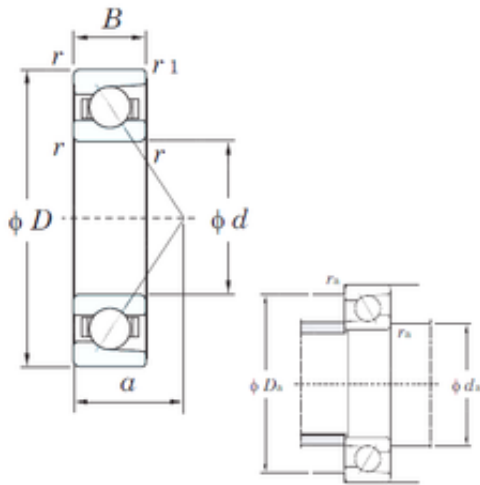

INA BRAINGS SALES JAPAN CO.,LTD.

50 mm x 80 mm x 16 mm KOYO 7010 angular contact ball bearings

Bearing No. 7010

Size	50x80x16 mm
Bore Diameter	50 mm
Outer Diameter	80 mm
Width	16 mm
d	50 mm
D	80 mm
B	16 mm
C	16 mm
Angle (°)	30 °
a	26.9 mm
r min.	1 mm
r1 min.	0.6 mm
da min.	55.5 mm
Da max.	74.5 mm
ra max.	1 mm
Weight	0.290 Kg
(Grease) Lubrication Speed	9200 r/min

7010 Bearing 2D drawings and 3D CAD models