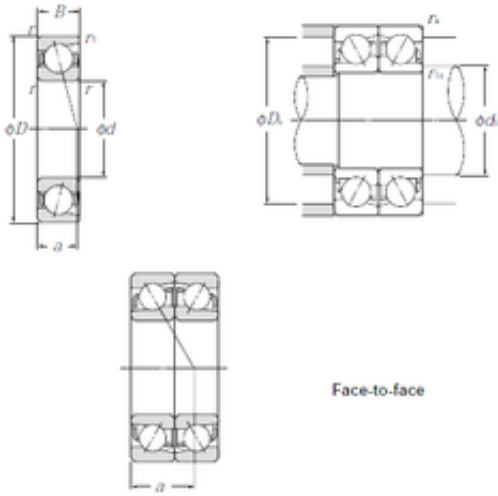

INA BRAINGS SALES JAPAN CO.,LTD.

50 mm x 80 mm x 16 mm CYSD 7010DF
angular contact ball bearings

Bearing No. 7010DF

Size	50x80x16 mm
Bore Diameter	50 mm
Outer Diameter	80 mm
Width	16 mm
d	50 mm
D	80 mm
B	16 mm
C	16 mm
Angle (°)	25 °
r min.	1 mm
2B	32 mm
Weight	0,612 Kg
Basic dynamic load rating (C)	38,5 kN
Basic static load rating (C0)	40 kN
(Grease) Lubrication Speed	6800 r/min

7010DF Bearing 2D drawings and 3D CAD models