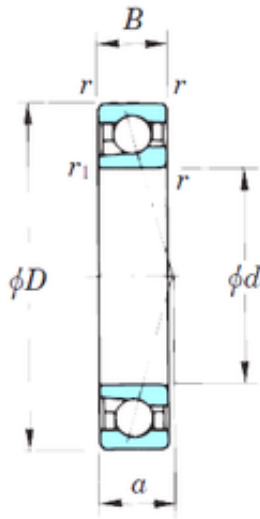

INA BRAINGS SALES JAPAN CO.,LTD.

50 mm x 80 mm x 16 mm KOYO 7010CPA
angular contact ball bearings

Bearing No. 7010CPA

Size	50x80x16 mm
Bore Diameter	50 mm
Outer Diameter	80 mm
Width	16 mm
d	50 mm
D	80 mm
B	16 mm
C	16 mm
Angle (°)	15 °
a	16,8 mm
r min.	1 mm
r1 min.	0,6 mm
Weight	0,29 Kg
Basic dynamic load rating (C)	26 kN
Basic static load rating (C0)	21,9 kN
(Grease) Lubrication Speed	14 000 r/min
(Oil) Lubrication Speed	21 000 r/min

7010CPA Bearing 2D drawings and 3D CAD models