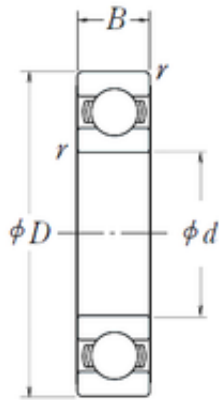

INA BRAINGS SALES JAPAN CO.,LTD.

50 mm x 80 mm x 16 mm NSK 6010L11ZZ deep groove ball bearings

Bearing No. 6010L11ZZ

Size	50x80x16 mm
Bore Diameter	50 mm
Outer Diameter	80 mm
Width	16 mm
d	50 mm
D	80 mm
B	16 mm
C	16 mm
r min.	1 mm
Basic dynamic load rating (C)	21,8 kN

6010L11ZZ Bearing 2D drawings and 3D CAD models