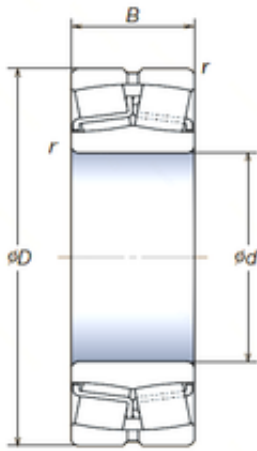

INA BRAINGS SALES JAPAN CO.,LTD.

40 mm x 80 mm x 23 mm NSK
22208SWREAg2E4 spherical roller bearings

Bearing No. 22208SWREAg2E4

| | |
|-------------------------------|-------------|
| Size | 40x80x23 mm |
| Bore Diameter | 40 mm |
| Outer Diameter | 80 mm |
| Width | 23 mm |
| d | 40 mm |
| D | 80 mm |
| B | 23 mm |
| C | 23 mm |
| r min. | 1,1 mm |
| Basic dynamic load rating (C) | 113 kN |

22208SWREAg2E4 Bearing 2D drawings and 3D CAD models