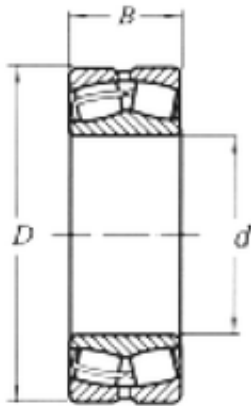

INA BRAINGS SALES JAPAN CO.,LTD.

40 mm x 80 mm x 23 mm Loyal 22208CW33
spherical roller bearings

Bearing No. 22208CW33

Size	40x80x23 mm
Bore Diameter	40 mm
Outer Diameter	80 mm
Width	23 mm
d	40 mm
D	80 mm
B	23 mm
C	23 mm

22208CW33 Bearing 2D drawings and 3D CAD models