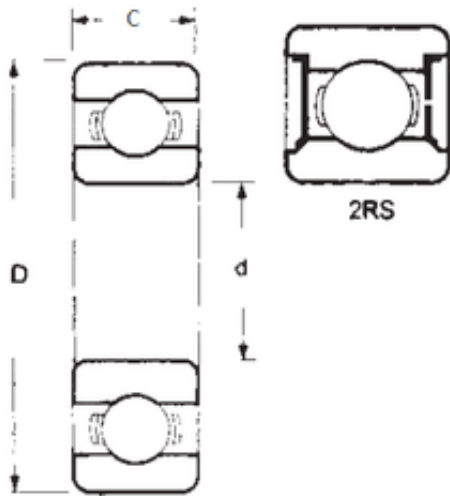

INA BRAINGS SALES JAPAN CO.,LTD.

40 mm x 80 mm x 23 mm FBJ 62208-2RS deep groove ball bearings

Bearing No. 62208-2RS

Size	40x80x23 mm
Bore Diameter	40 mm
Outer Diameter	80 mm
Width	23 mm
d	40 mm
D	80 mm
B	23 mm
C	23 mm
Weight	0,45 Kg
Basic dynamic load rating (C)	20,6 kN
Basic static load rating (C0)	14,2 kN

62208-2RS Bearing 2D drawings and 3D CAD models