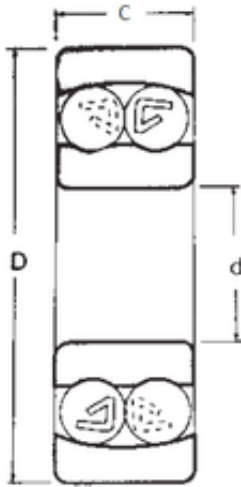

INA BRAINGS SALES JAPAN CO.,LTD.

40 mm x 80 mm x 23 mm FBJ 2208 self aligning ball bearings

Bearing No. 2208

Size	40x80x23 mm
Bore Diameter	40 mm
Outer Diameter	80 mm
Width	23 mm
d	40 mm
D	80 mm
B	23 mm
C	23 mm
Weight	0,505 Kg
Basic dynamic load rating (C)	22,4 kN
Basic static load rating (C0)	7,4 kN
(Grease) Lubrication Speed	7600 r/min

2208 Bearing 2D drawings and 3D CAD models