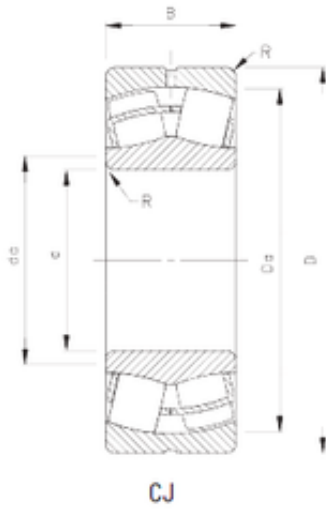

# INA BRAINGS SALES JAPAN CO.,LTD.

40 mm x 80 mm x 23 mm Timken 22208CJ spherical roller bearings

Bearing No. 22208CJ

Size	40x80x23 mm
Bore Diameter	40 mm
Outer Diameter	80 mm
Width	23 mm
d	40 mm
D	80 mm
B	23 mm
C	23 mm
R	1 mm
Da	72 mm
da	50 mm

22208CJ Bearing 2D drawings and 3D CAD models