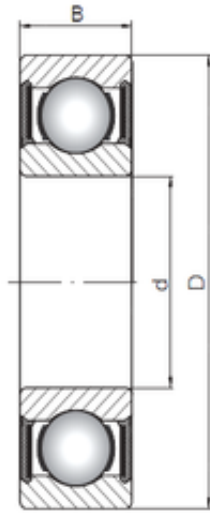

INA BRAINGS SALES JAPAN CO.,LTD.

40 mm x 80 mm x 23 mm Loyal 62208-2RS deep groove ball bearings

Bearing No. 62208-2RS

Size	40x80x23 mm
Bore Diameter	40 mm
Outer Diameter	80 mm
Width	23 mm
d	40 mm
D	80 mm
B	23 mm
C	23 mm
Weight	0,471 Kg
Basic dynamic load rating (C)	30,7 kN
Basic static load rating (C0)	19 kN

62208-2RS Bearing 2D drawings and 3D CAD models