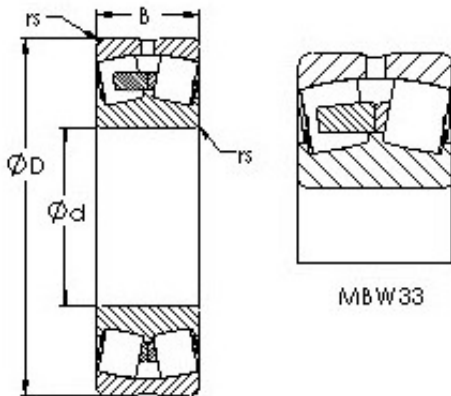

INA BRAINGS SALES JAPAN CO.,LTD.

AST 22208MBW33 spherical roller bearings

Bearing No. 22208MBW33

Size	40x80x23 mm
Bore Diameter	40 mm
Outer Diameter	80 mm
Width	23 mm
Bearing Type	straight bore, lube groove and holes
Bore Dia (d)	40.0000
Outer Dia (D)	80.0000
Width (B)	23.0000
Radius (min) (rs)	1.100
Dynamic Load Rating (Cr)	78,000
Static Load Rating (Cor)	87,000
Max Speed (Grease) (X1000 RPM)	4
Max Speed (Oil) (X1000 RPM)	6
Weight (g)	560.00
Material	52100 Chrome steel, or equivalent

22208MBW33 Bearing 2D drawings and 3D CAD models