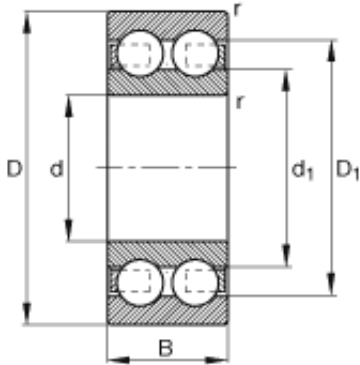

INA BRAINGS SALES JAPAN CO.,LTD.

40 mm x 80 mm x 23 mm FAG 4208-B-TVH
deep groove ball bearings

Bearing No. 4208-B-TVH

Size	40x80x23 mm
Bore Diameter	40 mm
Outer Diameter	80 mm
Width	23 mm
d	40 mm
D	80 mm
B	23 mm
D_1	66,6 mm
$D_{a \max}$	73 mm
d_1	54,2 mm
$d_{a \min}$	47 mm
$r_{a \max}$	1 mm
r_{\min}	1,1 mm
m	0,507 kg / Weight
C_r	42000 N / Dynamic load rating (radial)
C_{0r}	34500 N / Static load rating (radial)
n_G	8400 1/min / Limiting speed
n_B	7500 1/min / Reference speed
C_{ur}	1740 N / Fatigue limit load, radial

4208-B-TVH Bearing 2D drawings and 3D CAD models