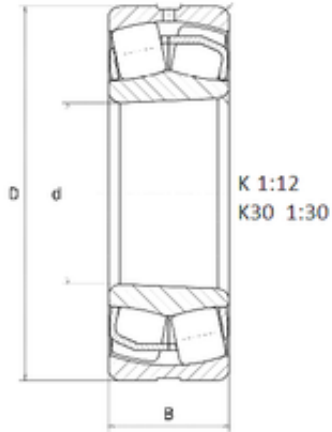

INA BRAINGS SALES JAPAN CO.,LTD.

40,000 mm x 80,000 mm x 23,000 mm SNR
22208EMKW33 spherical roller bearings

Bearing No. 22208EMKW33

Size	40x80x23 mm
Bore Diameter	40,000 mm
Outer Diameter	80,000 mm
Width	23,000 mm
d	40,000 mm
D	80,000 mm
B	23,000 mm
C	23,000 mm

22208EMKW33 Bearing 2D drawings and 3D CAD models