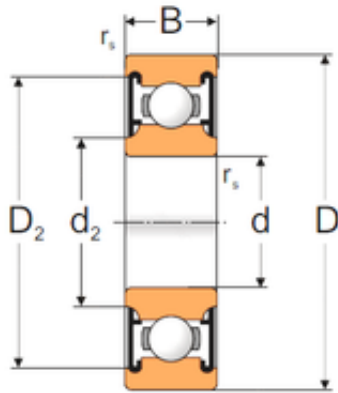

INA BRAINGS SALES JAPAN CO.,LTD.

40 mm x 80 mm x 23 mm Loyal 62208-2RS1
deep groove ball bearings

Bearing No. 62208-2RS1

Size	40x80x23 mm
Bore Diameter	40 mm
Outer Diameter	80 mm
Width	23 mm
d	40 mm
D	80 mm
B	23 mm
C	23 mm
d2	48,8 mm
r5 min.	1,1 mm
D2	70,8 mm
Weight	0,433 Kg
Basic dynamic load rating (C)	30,7 kN
Basic static load rating (C0)	19 kN

62208-2RS1 Bearing 2D drawings and 3D CAD models