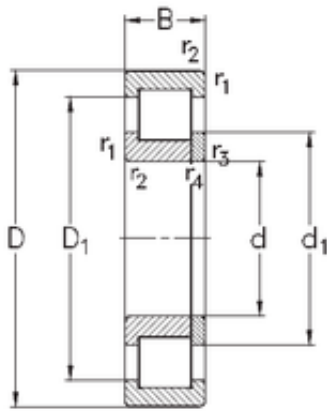

## 40 mm x 80 mm x 23 mm NKE NUP2208-E-MPA cylindrical roller bearings

Bearing No. NUP2208-E-MPA

Size	40x80x23 mm
Bore Diameter	40 mm
Outer Diameter	80 mm
Width	23 mm
d	40 mm
F	49,5 mm
D	80 mm
B	23 mm
C	23 mm
r1 min.	1,1 mm
r2 min.	1,1 mm
r3 min.	1,1 mm
r4 min.	1,1 mm
Weight	0,49 Kg
Basic dynamic load rating (C)	80 kN
Basic static load rating (C0)	77 kN

NUP2208-E-MPA Bearing 2D drawings and 3D CAD models