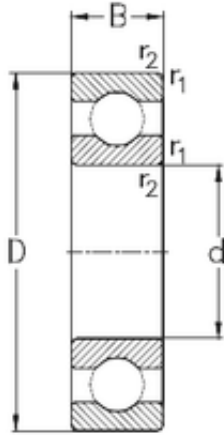

INA BRAINGS SALES JAPAN CO.,LTD.

17 mm x 40 mm x 12 mm NKE 6203 deep groove ball bearings

Bearing No. 6203

Size	17x40x12 mm
Bore Diameter	17 mm
Outer Diameter	40 mm
Width	12 mm
d	17 mm
D	40 mm
B	12 mm
C	12 mm
r1 min.	0,6 mm
r2 min.	0,6 mm
Weight	0,063 Kg
Basic dynamic load rating (C)	9,6 kN
Basic static load rating (C0)	4,8 kN

6203 Bearing 2D drawings and 3D CAD models