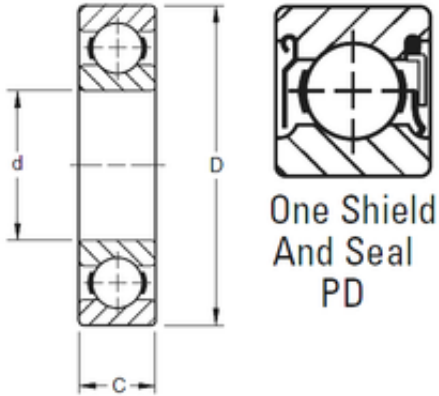

INA BRAINGS SALES JAPAN CO.,LTD.

17 mm x 40 mm x 12 mm Timken 203PD deep groove ball bearings

Bearing No. 203PD

Size	17x40x12 mm
Bore Diameter	17 mm
Outer Diameter	40 mm
Width	12 mm
d	17 mm
D	40 mm
B	12 mm
C	12 mm
Weight	0,064 Kg
Basic dynamic load rating (C)	10,9 kN

203PD Bearing 2D drawings and 3D CAD models