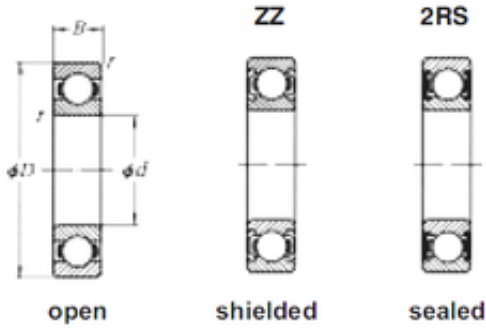

INA BRAINGS SALES JAPAN CO.,LTD.

17 mm x 40 mm x 12 mm Loyal 6203-2RS deep groove ball bearings

Bearing No. 6203-2RS

Size	17x40x12 mm
Bore Diameter	17 mm
Outer Diameter	40 mm
Width	12 mm
d	17 mm
D	40 mm
B	12 mm
C	12 mm

6203-2RS Bearing 2D drawings and 3D CAD models