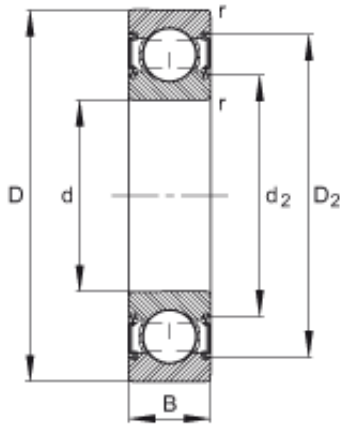

INA BRAINGS SALES JAPAN CO.,LTD.

17 mm x 40 mm x 12 mm FAG 6203-C-2HRS
deep groove ball bearings

Bearing No. 6203-C-2HRS

6203-C-2HRS Bearing 2D drawings and 3D CAD models

Size	17x40x12 mm
Bore Diameter	17 mm
Outer Diameter	40 mm
Width	12 mm
d	17 mm
D	40 mm
B	12 mm
D ₂	35,2 mm
D _{a max}	35,8 mm
d ₂	22,6 mm
d _{a min}	21,2 mm
r _{a max}	0,6 mm
r _{min}	0,6 mm
m	0,067 kg / Weight
C _r	10400 N / Dynamic load rating (radial)
C _{0r}	4750 N / Static load rating (radial)
n _G	16900 1/min / Limiting speed