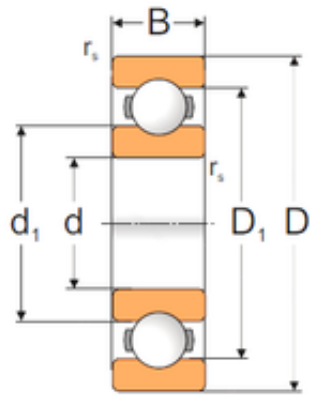

# INA BRAINGS SALES JAPAN CO.,LTD.

17 mm x 40 mm x 12 mm Loyal 6203P deep groove ball bearings

Bearing No. 6203P

Size	17x40x12 mm
Bore Diameter	17 mm
Outer Diameter	40 mm
Width	12 mm
d	17 mm
D	40 mm
B	12 mm
C	12 mm
d1	23,9 mm
r5 min.	0,6 mm
D1	33,3 mm
Weight	0,059 Kg
Basic dynamic load rating (C)	9,6 kN
Basic static load rating (C0)	4,7 kN
(Grease) Lubrication Speed	17000 r/min

6203P Bearing 2D drawings and 3D CAD models