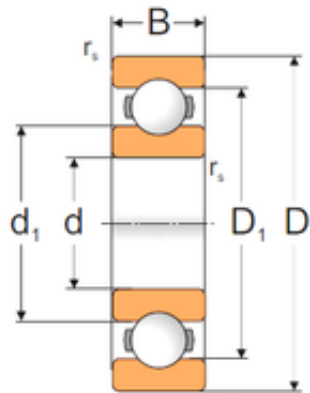

INA BRAINGS SALES JAPAN CO.,LTD.

17 mm x 40 mm x 12 mm Loyal 6203P deep groove ball bearings

Bearing No. 6203P

Size	17x40x12 mm
Bore Diameter	17 mm
Outer Diameter	40 mm
Width	12 mm
d	17 mm
D	40 mm
B	12 mm
C	12 mm
d1	23,9 mm
r5 min.	0,6 mm
D1	33,3 mm
Weight	0,059 Kg
Basic dynamic load rating (C)	9,6 kN
Basic static load rating (C0)	4,7 kN
(Grease) Lubrication Speed	17000 r/min

6203P Bearing 2D drawings and 3D CAD models