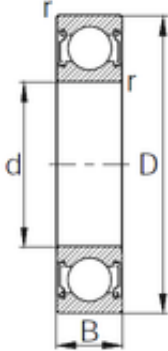

# INA BRAINGS SALES JAPAN CO.,LTD.

17 mm x 40 mm x 12 mm KBC 6203ZZ deep groove ball bearings

Bearing No. 6203ZZ

Size	17x40x12 mm
Bore Diameter	17 mm
Outer Diameter	40 mm
Width	12 mm
d	17 mm
D	40 mm
B	12 mm
C	12 mm
r	0.6 mm
Weight	0.067 Kg
Basic dynamic load rating (C)	9,55 kN
Basic static load rating (C0)	4,8 kN

6203ZZ Bearing 2D drawings and 3D CAD models