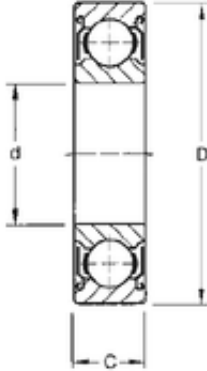

INA BRAINGS SALES JAPAN CO.,LTD.

17 mm x 40 mm x 12 mm CYSD 6203-ZZ deep groove ball bearings

Bearing No. 6203-ZZ

Size	17x40x12 mm
Bore Diameter	17 mm
Outer Diameter	40 mm
Width	12 mm
d	17 mm
D	40 mm
B	12 mm
C	12 mm
r min.	0,6 mm
Weight	0,06 Kg
Basic dynamic load rating (C)	9,57 kN
Basic static load rating (C0)	4,79 kN

6203-ZZ Bearing 2D drawings and 3D CAD models