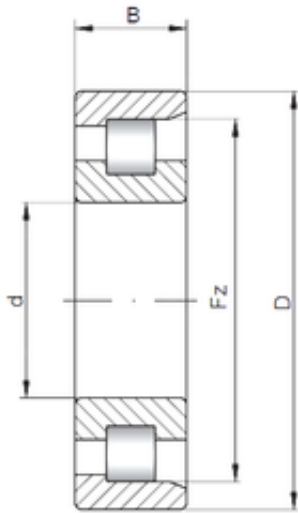

INA BRAINGS SALES JAPAN CO.,LTD.

17 mm x 40 mm x 12 mm Loyal NF203 E
cylindrical roller bearings

Bearing No. NF203 E

Size	17x40x12 mm
Bore Diameter	17 mm
Outer Diameter	40 mm
Width	12 mm
d	17 mm
D	40 mm
Ew	35,1 mm
B	12 mm
C	12 mm
Weight	0,072 Kg
Basic dynamic load rating (C)	14,8 kN
Basic static load rating (C0)	12,1 kN
(Grease) Lubrication Speed	18000 r/min

NF203 E Bearing 2D drawings and 3D CAD models