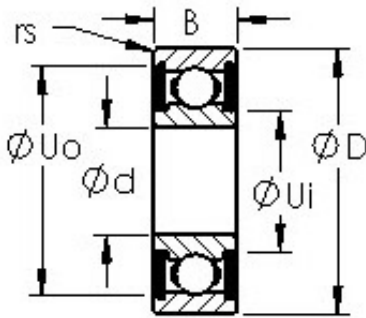

## AST 6203-2RS deep groove ball bearings

Bearing No. 6203-2RS

Size	17x40x12 mm
Bore Diameter	17 mm
Outer Diameter	40 mm
Width	12 mm
Bearing Type	Sealed
Bore Dia (d)	17.0000
Outer Dia (D)	40.0000
Width (B)	12.0000
Radius (min) (rs)	0.600
Dynamic Load Rating (Cr)	9,550
Static Load Rating (Cor)	4,800
Max Speed (Grease) (X1000 RPM)	17
Max. Shaft Shoulder Dia. Inner (Ui)	24.9
Min. Housing Shoulder Dia., Outer (Uo)	35.800
Ball Qty	8
Ball Dia (Dw)	6.7470
Weight (g)	65.00
Precision	A1
Standard Clearance	C0
Material	52100 Chrome steel (or equivalent)