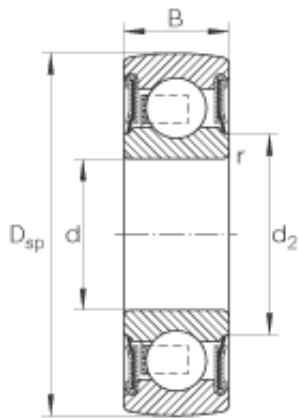

INA BRAINGS SALES JAPAN CO.,LTD.

INA 203-NPP-B deep groove ball bearings

Bearing No. 203-NPP-B

Size	17x40x12 mm
Bore Diameter	17 mm
Outer Diameter	40 mm
Width	12 mm
d	17 mm
D _{SP}	40 mm
B	12 mm
d ₂	22,5 mm
r _{min}	0,6 mm
m	0,06 kg / Weight
n _{G Fett}	13000 1/min / Limiting speed for grease lubrication
C _r	10100 N / Dynamic load rating (radial)
C _{0r}	4750 N / Static load rating (radial)
Category	Ball Bearings
Inventory	0.0
Manufacturer Name	SCHAEFFLER GROUP
Minimum Buy Quantity	N/A
Weight / Kilogram	0.078
EAN	4012802783544
Product Group	B00308

203-NPP-B Bearing 2D drawings and 3D CAD models