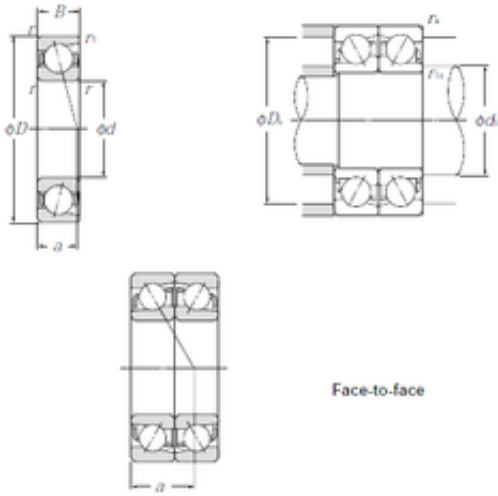

# INA BRAINGS SALES JAPAN CO.,LTD.

17 mm x 40 mm x 12 mm CYSD 7203BDF  
angular contact ball bearings

Bearing No. 7203BDF

Size	17x40x12 mm
Bore Diameter	17 mm
Outer Diameter	40 mm
Width	12 mm
d	17 mm
D	40 mm
B	12 mm
C	12 mm
Angle ( ° )	40 °
r min.	0,6 mm
2B	24 mm
Weight	0,132 Kg
Basic dynamic load rating (C)	17,9 kN
Basic static load rating (C0)	12,2 kN
(Grease) Lubrication Speed	13000 r/min

7203BDF Bearing 2D drawings and 3D CAD models