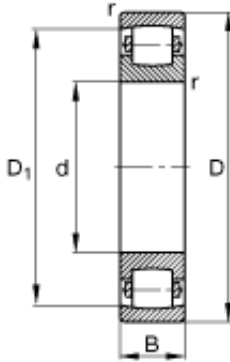

# INA BRAINGS SALES JAPAN CO.,LTD.

130 mm x 230 mm x 40 mm FAG 20226-MB  
spherical roller bearings

Bearing No. 20226-MB

Size	130x230x40 mm
Bore Diameter	130 mm
Outer Diameter	230 mm
Width	40 mm
d	130 mm
D	230 mm
B	40 mm
$D_1$	205,7 mm
$D_{a \max}$	216 mm
$d_{a \min}$	144 mm
$r_{a \max}$	2,5 mm
$r_{\min}$	3 mm
m	7,31 kg / Weight
$C_r$	335000 N / Dynamic load rating (radial)
$C_{0r}$	450000 N / Static load rating (radial)
$n_G$	3300 1/min / Limiting speed
$C_{ur}$	42500 N / Fatigue limit load, radial

20226-MB Bearing 2D drawings and 3D CAD models