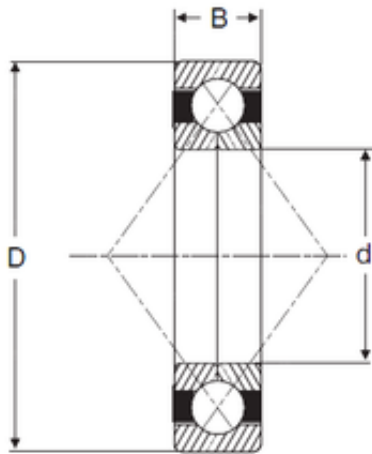

# INA BRAINGS SALES JAPAN CO.,LTD.

130 mm x 230 mm x 40 mm SIGMA QJ 226 N2  
angular contact ball bearings

Bearing No. QJ 226 N2

Size	130x230x40 mm
Bore Diameter	130 mm
Outer Diameter	230 mm
Width	40 mm
d	130 mm
D	230 mm
B	40 mm
C	40 mm

QJ 226 N2 Bearing 2D drawings and 3D CAD models