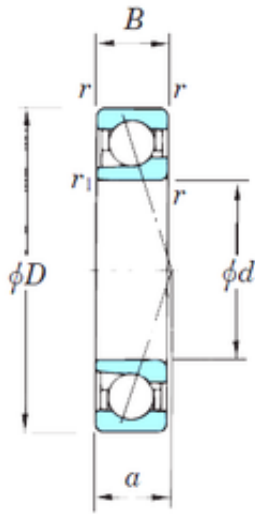

# INA BRAINGS SALES JAPAN CO.,LTD.

130 mm x 230 mm x 40 mm KOYO 7226CPA  
angular contact ball bearings

Bearing No. 7226CPA

Size	130x230x40 mm
Bore Diameter	130 mm
Outer Diameter	230 mm
Width	40 mm
d	130 mm
D	230 mm
B	40 mm
C	40 mm
Angle ( ° )	15 °
a	44,1 mm
r min.	3 mm
r1 min.	1,1 mm
Weight	6,21 Kg
Basic dynamic load rating (C)	213 kN
Basic static load rating (C0)	214 kN
(Grease) Lubrication Speed	4 800 r/min
(Oil) Lubrication Speed	7 400 r/min

7226CPA Bearing 2D drawings and 3D CAD models