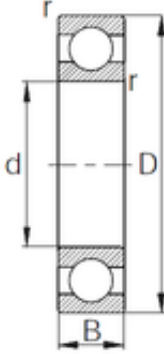

# INA BRAINGS SALES JAPAN CO.,LTD.

130 mm x 230 mm x 40 mm CYSD 6226 deep groove ball bearings

Bearing No. 6226

|                               |               |
|-------------------------------|---------------|
| Size                          | 130x230x40 mm |
| Bore Diameter                 | 130 mm        |
| Outer Diameter                | 230 mm        |
| Width                         | 40 mm         |
| d                             | 130 mm        |
| D                             | 230 mm        |
| B                             | 40 mm         |
| C                             | 40 mm         |
| r min.                        | 3 mm          |
| Weight                        | 5,96 Kg       |
| Basic dynamic load rating (C) | 167 kN        |
| Basic static load rating (C0) | 146 kN        |
| (Grease) Lubrication Speed    | 2400 r/min    |

6226 Bearing 2D drawings and 3D CAD models