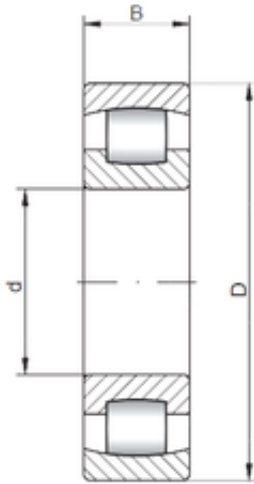

INA BRAINGS SALES JAPAN CO.,LTD.

130 mm x 230 mm x 40 mm Loyal 20226 C
spherical roller bearings

Bearing No. 20226 C

Size	130x230x40 mm
Bore Diameter	130 mm
Outer Diameter	230 mm
Width	40 mm
d	130 mm
D	230 mm
B	40 mm
C	40 mm
Weight	7,31 Kg
Basic dynamic load rating (C)	335 kN
Basic static load rating (C0)	450 kN
(Grease) Lubrication Speed	1250 r/min

20226 C Bearing 2D drawings and 3D CAD models