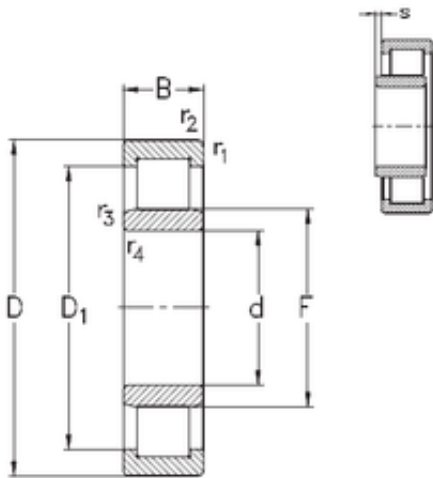

INA BRAINGS SALES JAPAN CO.,LTD.

130 mm x 230 mm x 40 mm NKE NU226-E-M6 cylindrical roller bearings

Bearing No. NU226-E-M6

Size	130x230x40 mm
Bore Diameter	130 mm
Outer Diameter	230 mm
Width	40 mm
d	130 mm
F	153,5 mm
D	230 mm
B	40 mm
C	40 mm
r1 min.	3 mm
r2 min.	3 mm
r3 min.	3 mm
r4 min.	3 mm
S	1,2 mm
Weight	6,5 Kg
Basic dynamic load rating (C)	406 kN
Basic static load rating (C0)	456 kN

NU226-E-M6 Bearing 2D drawings and 3D CAD models