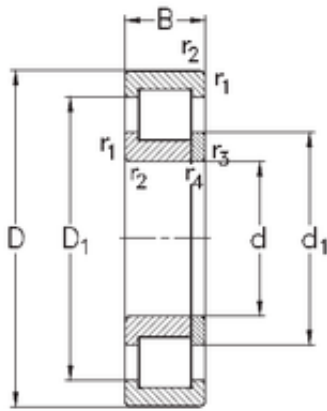

INA BRAINGS SALES JAPAN CO.,LTD.

130 mm x 230 mm x 40 mm NKE NUP226-E-MA6 cylindrical roller bearings

Bearing No. NUP226-E-MA6

Size	130x230x40 mm
Bore Diameter	130 mm
Outer Diameter	230 mm
Width	40 mm
d	130 mm
F	153,5 mm
D	230 mm
B	40 mm
C	40 mm
r1 min.	3 mm
r2 min.	3 mm
r3 min.	3 mm
r4 min.	3 mm
Weight	6,5 Kg
Basic dynamic load rating (C)	406 kN
Basic static load rating (C0)	456 kN

NUP226-E-MA6 Bearing 2D drawings and 3D CAD models