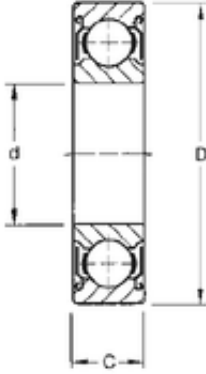

INA BRAINGS SALES JAPAN CO.,LTD.

130 mm x 230 mm x 40 mm CYSD 6226-ZZ
deep groove ball bearings

Bearing No. 6226-ZZ

Size	130x230x40 mm
Bore Diameter	130 mm
Outer Diameter	230 mm
Width	40 mm
d	130 mm
D	230 mm
B	40 mm
C	40 mm
r min.	3 mm
Weight	5,96 Kg
Basic dynamic load rating (C)	167 kN
Basic static load rating (C0)	146 kN

6226-ZZ Bearing 2D drawings and 3D CAD models