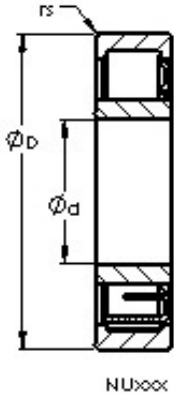

## AST NU226 EM cylindrical roller bearings

Bearing No. NU226 EM

Size	130x230x40 mm
Bore Diameter	130 mm
Outer Diameter	230 mm
Width	40 mm
Bearing Type	NU
Bore Dia (d)	130.0000
Outer Dia (D)	230.0000
Width (B)	40.0000
Radius (min) (rs)	3.000
Dynamic Load Rating (Cr)	356,000
Static Load Rating (Cor)	443,000
Max Speed (Grease) (X1000 RPM)	2
Max Speed (Oil) (X1000 RPM)	3
Max. Shaft Shoulder Dia. Inner (Li)	153.5
Min. Housing Shoulder Dia., Outer (Lo)	209.5
Weight (g)	7,100.00
Precision	RBEC 1
Standard Clearance	C0
Material	52100 Chrome steel, or equivalent